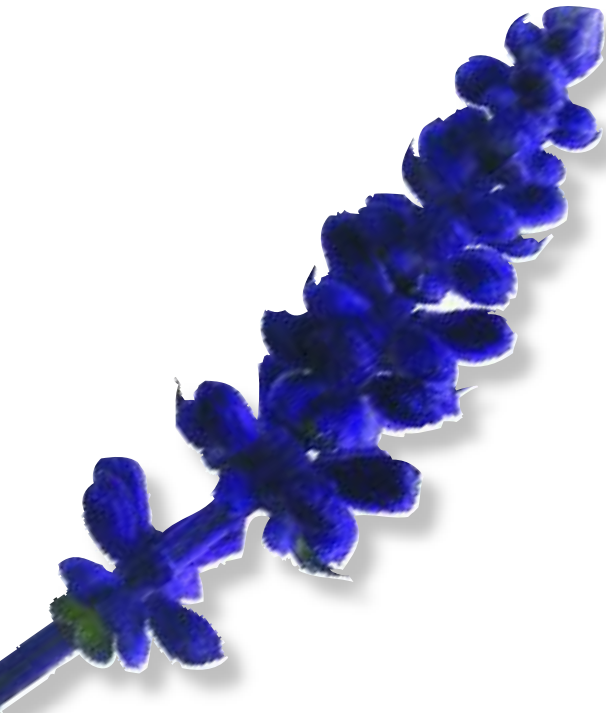

Flower of the Month -February

Salvia

Renaissance Blue and Black N Blue

Striking deep blue flower spikes that add a splash of cool colour to any summer garden.

Salvia is an excellent plant for background planting, as a tall border or for showy container displays.

Salvia thrives in hot sunny positions.

Flowers will show excellent colour until May.

Black N Blue and Renaissance both perennial varieties that will appreciate a cut back over winter, then bounce back in Spring