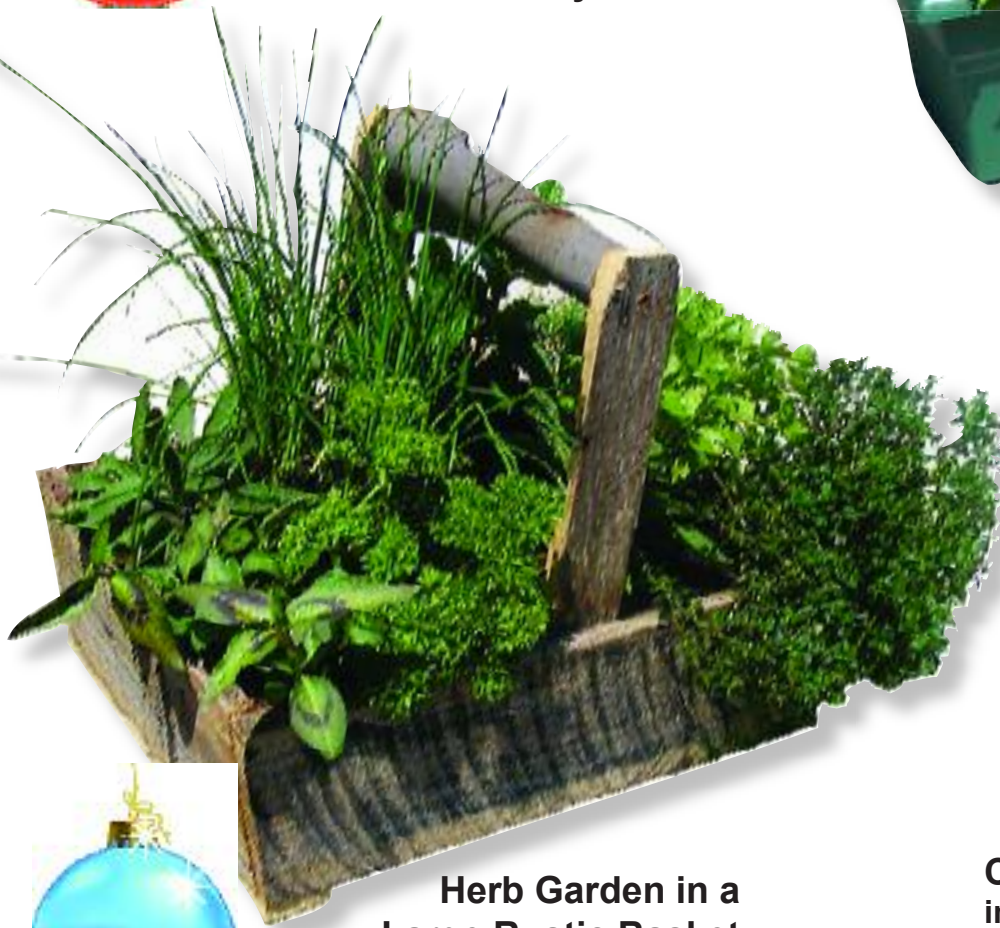

Square Rustic Planter
with your choice of:
200mm potted colour or
Petunia Christmas Candy or
Tomato Tiny Tim

Herb & Flower Window Planter
130x130x110mm

Country Bowl 295mm
full of Lettuce Baby Combo

Herb Garden in a
Large Rustic Basket
270 (w) x 400 (l)mm

Capsicum Calico
in a Down Under
140mm Black Pot