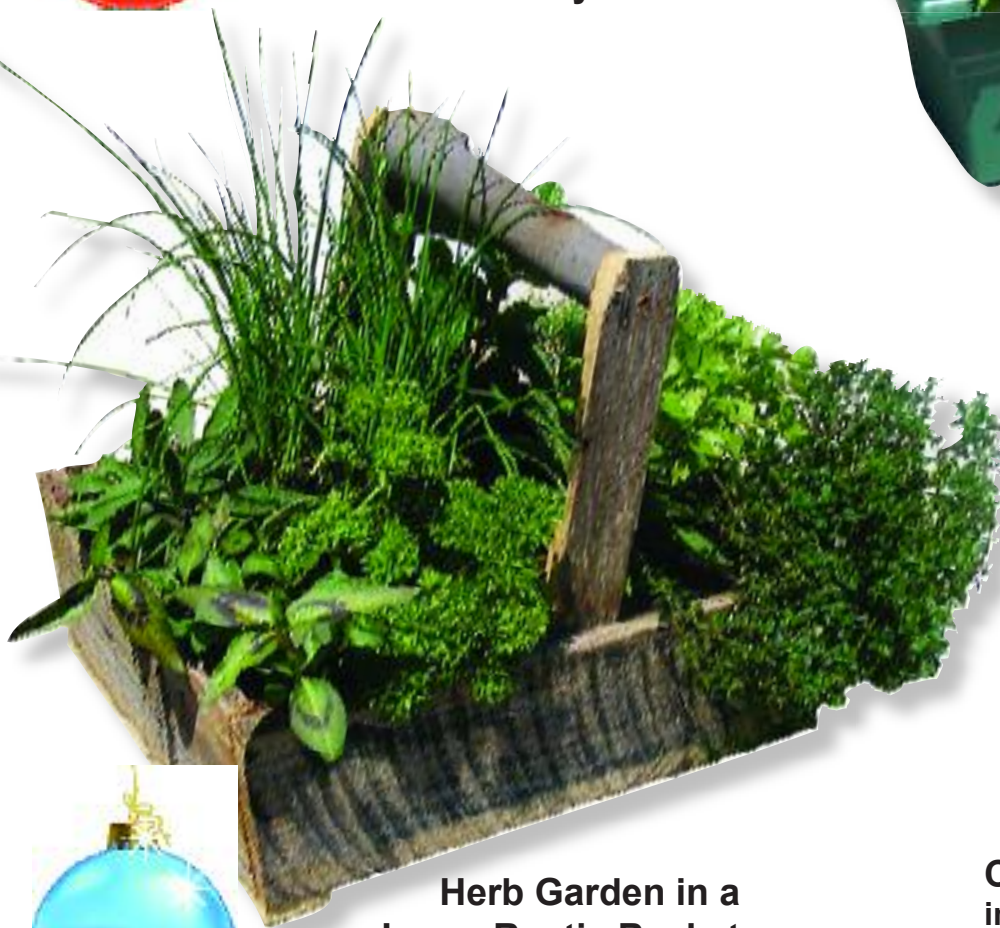

**Dianthus Sweetheart  
in a 205mm Country Bowl**

**Seasonal Herbs in Black High Glo:  
Window Planter Set**

**Potted Gerbera  
in 140mm  
Rustic Planter**

**Mini Garden in a  
Rustic Wheelbarrow  
bowl = 270(w) x 400(l) mm**

**Red Square Tin**  
 with potted 100mm Petunia Christmas Candy

**Genuine 310mm Terracotta Bowl**  
 potted with either:  
**NEW Petunia Raspberry** or **Strawberry Sundae**  
 or **White Petunias**

**Square Rustic Planter**  
with your choice of:  
200mm potted colour or  
Petunia Christmas Candy or  
Tomato Tiny Tim

**Country Bowl 295mm**  
full of Lettuce Baby Combo

**Herb & Flower**  
**Window Planter**  
130x130x110mm

**Herb Garden in a**  
**Large Rustic Basket**  
270 (w) x 400 (l)mm

**Capsicum Calico**  
in a Down Under  
140mm Black Pot