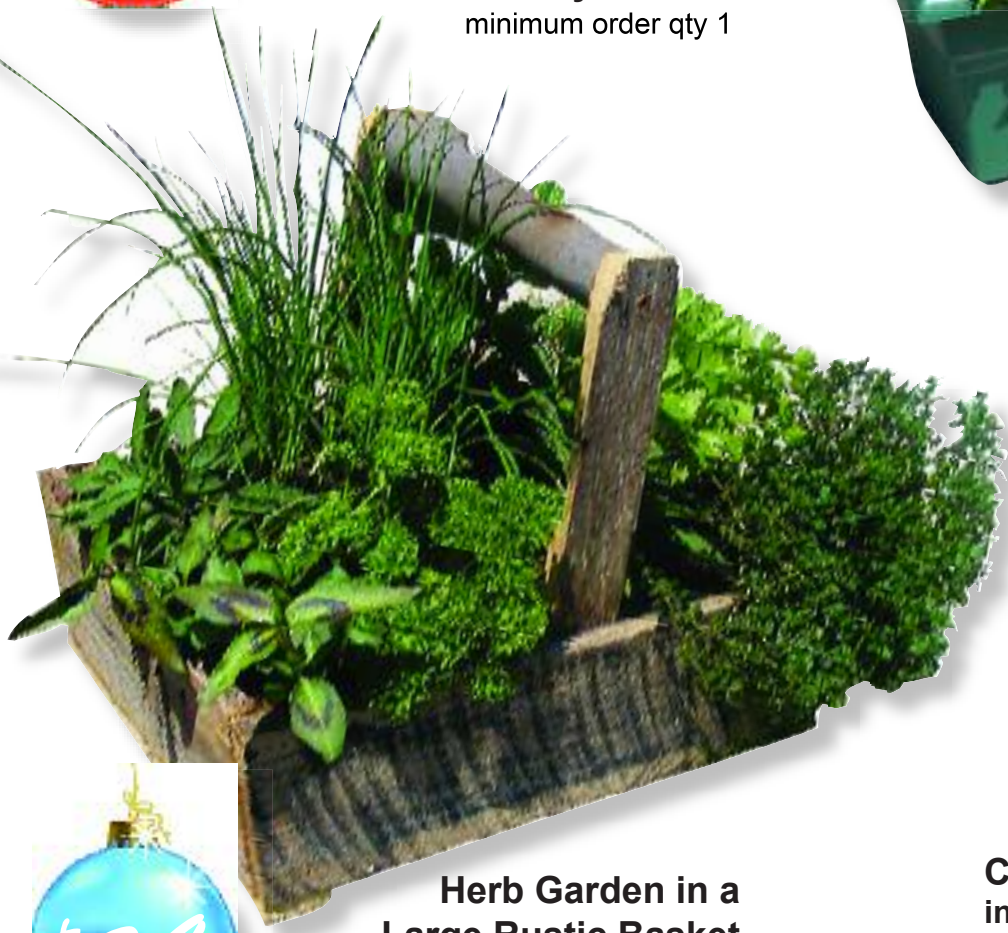

Square Rustic Planter
with your choice of:
200mm potted colour or
Petunia Christmas Candy or
Tomato Tiny Tim
minimum order qty 1

Herb & Flower
Window Planter
130x130x110mm
minimum order qty2

Country Bowl 295mm
full of Lettuce Baby Combo
minimum order qty 1

Herb Garden in a
Large Rustic Basket
270 (w) x 400 (l)mm
minimum order qty 1

Capsicum Calico
in a Down Under
140mm Black Pot
minimum order qty 4